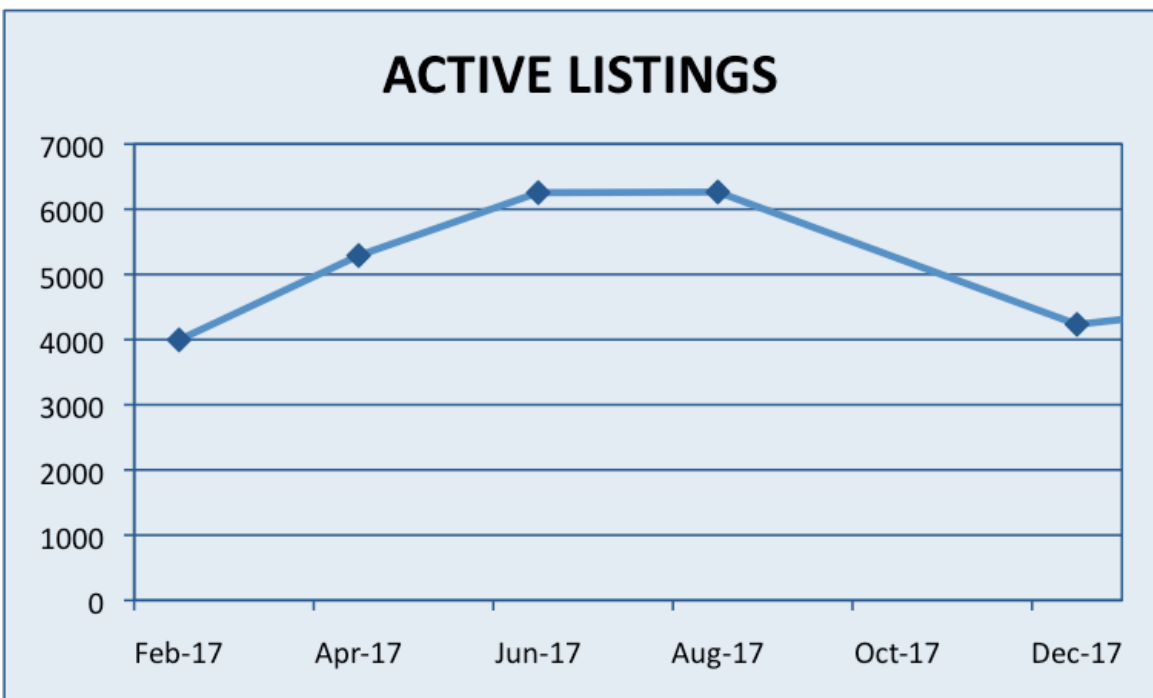

Central Texas Sales Data

Data based on Single Family Homes located in Travis and Williamson counties.

Statistics are based on data reports from the Austin Board of Realtors (ABOR) and is not guaranteed correct. It is presented 'as-is' and is for informational purposes only. Neither ABOR or Baker Realty or any of their employees are responsible for the accuracy. Copyright 2018