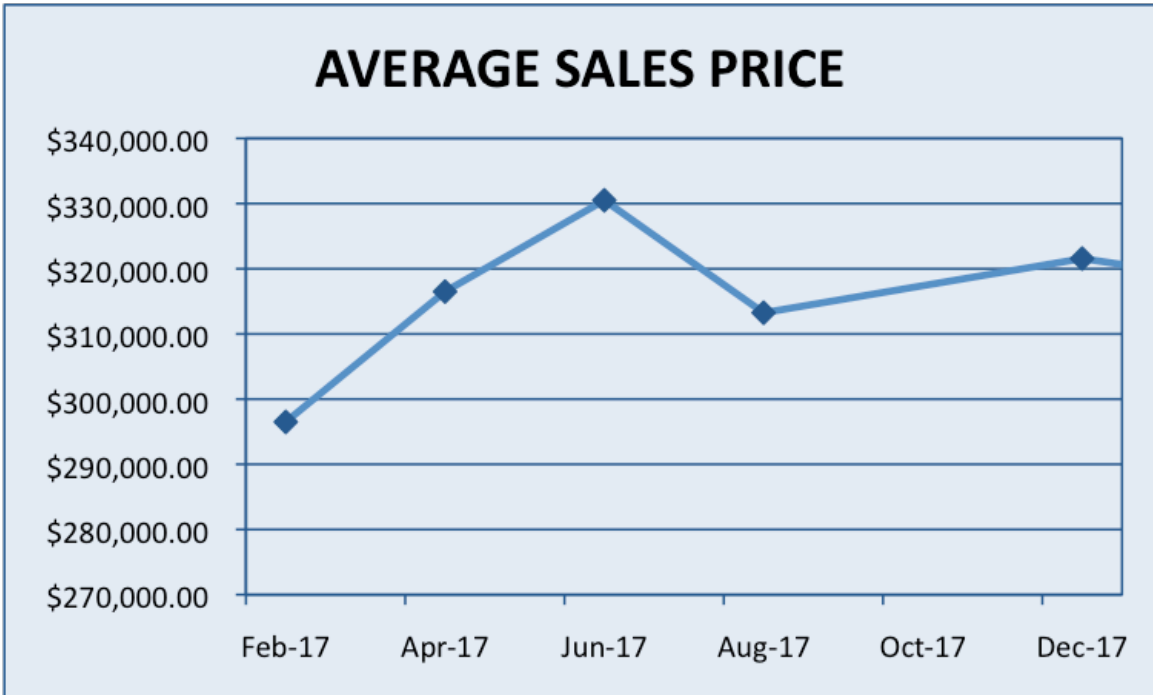

Central Texas Sales Data

Data based on Single Family Homes located in Travis and Williamson counties.

Statistics are based on data reports from the Austin Board of Realtors (ABOR) and is not guaranteed correct. It is presented 'as-is' and is for informational purposes only. Neither ABOR or Baker Realty or any of their employees are responsible for the accuracy. Copyright 2018